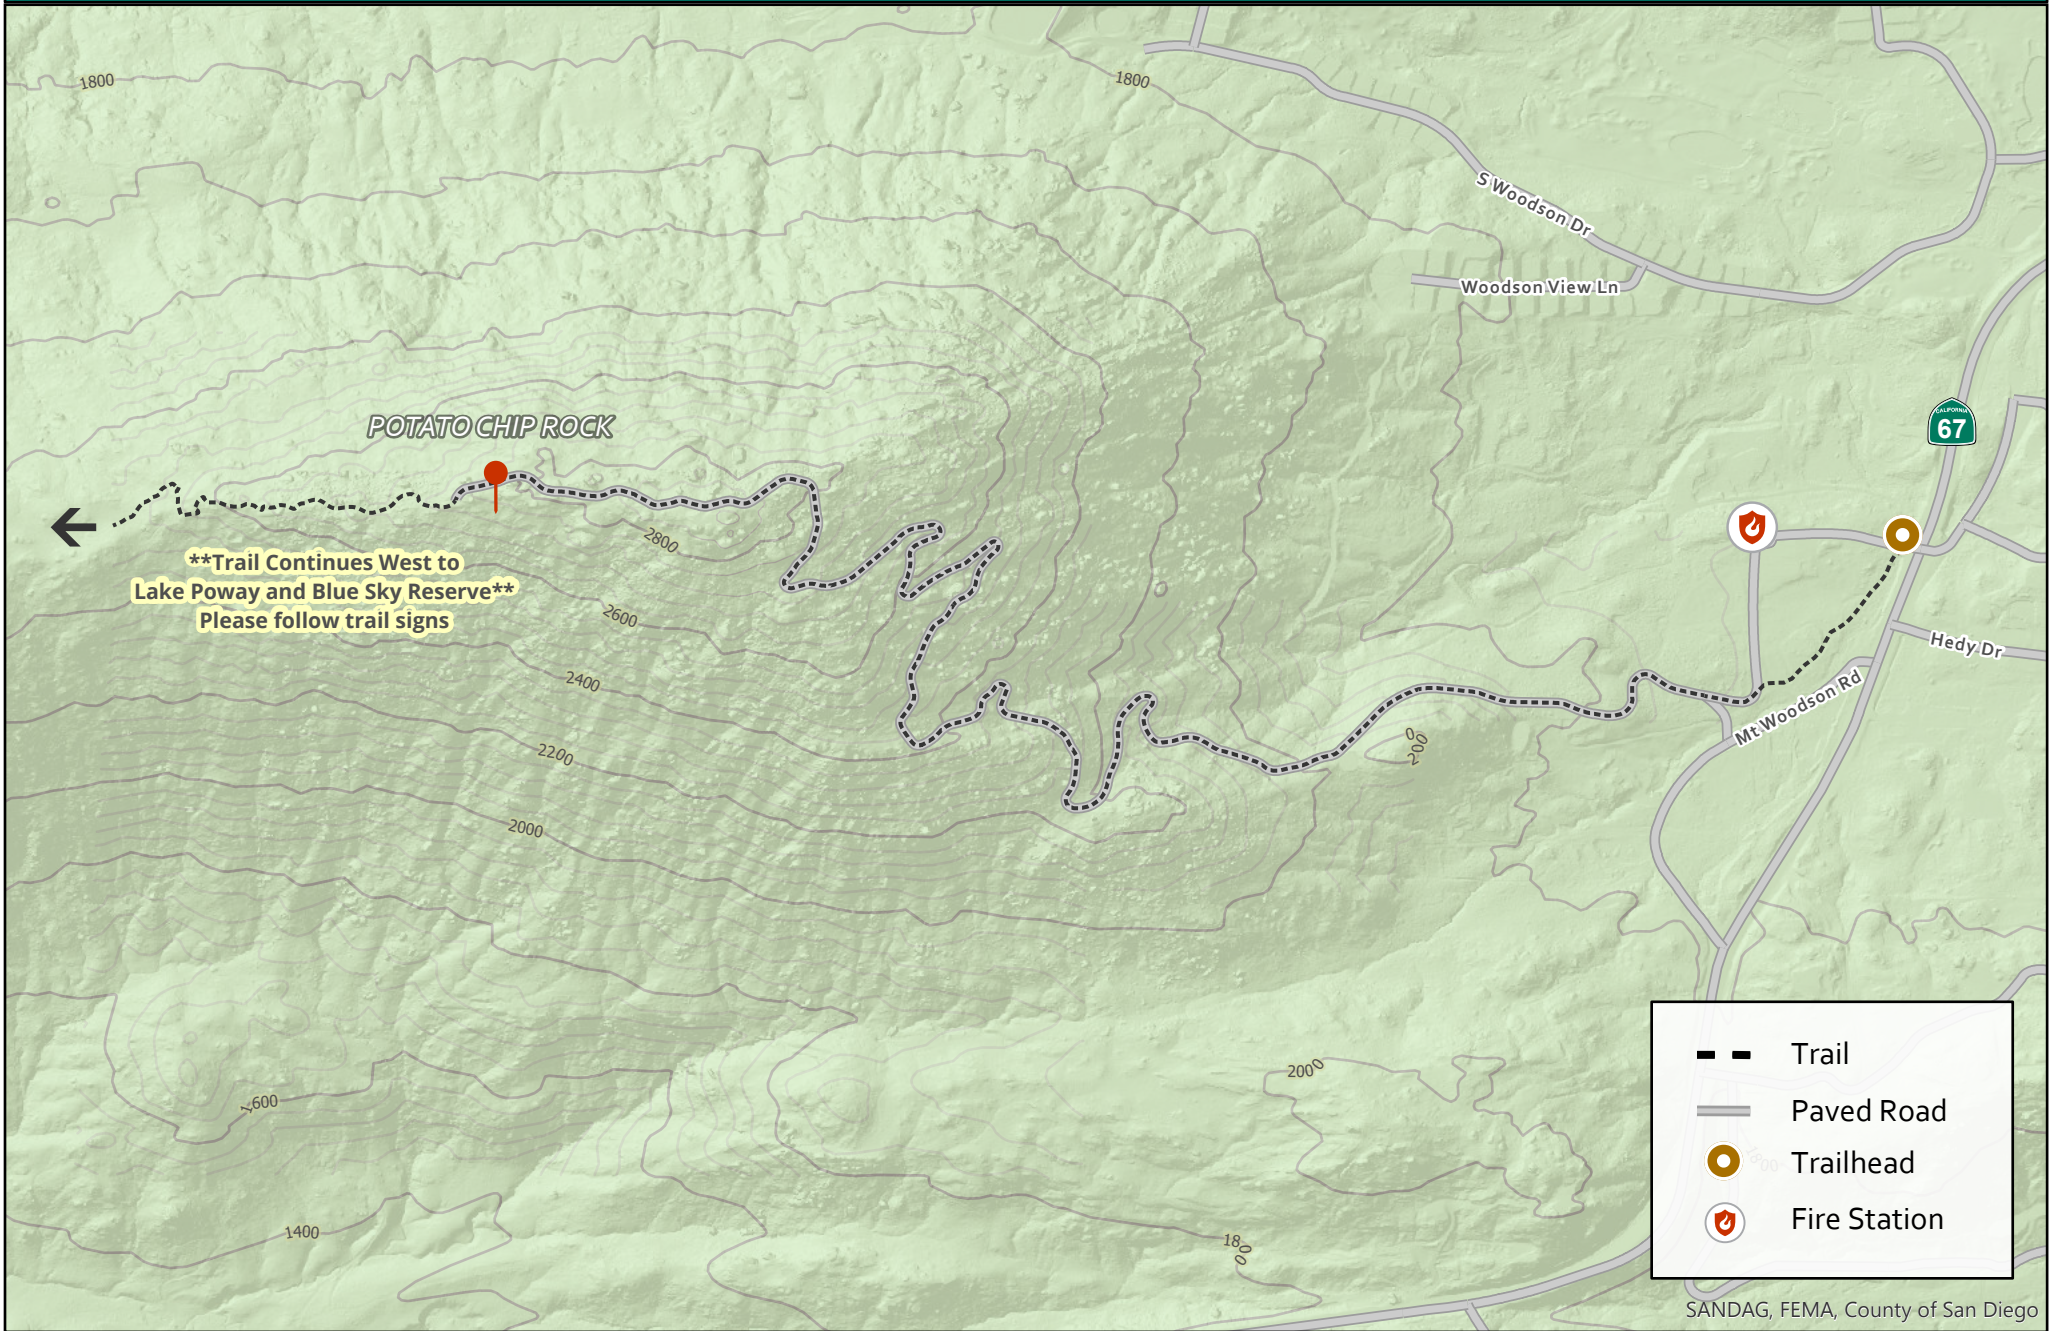

Mount Woodson Open Space

TRAIL MAP

SANDAG, FEMA, County of San Diego

Date Exported: 8/13/2021